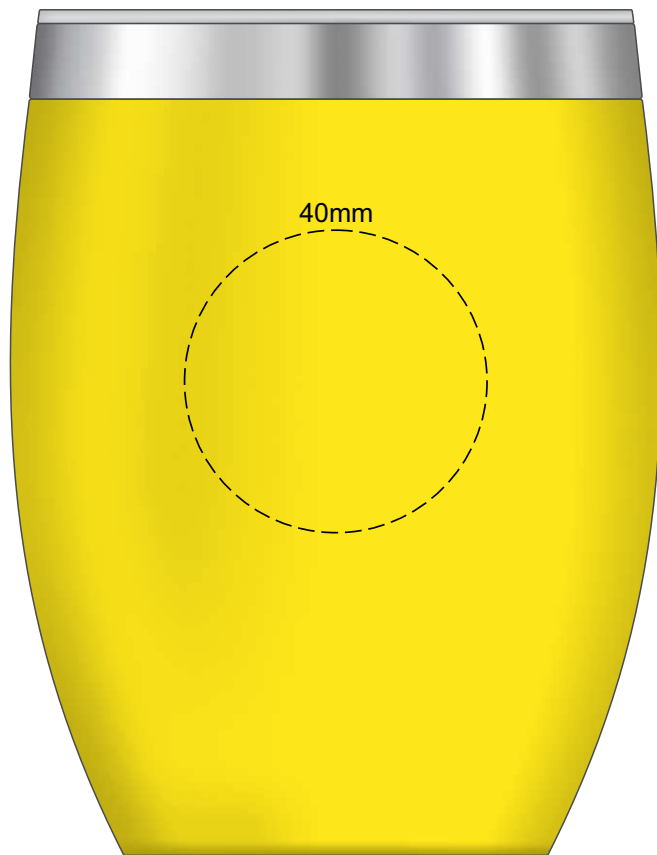

100% of Actual Size  
Pad Print

100% of Actual Size  
Laser Engraving

 Engraves to a Stainless Steel finish