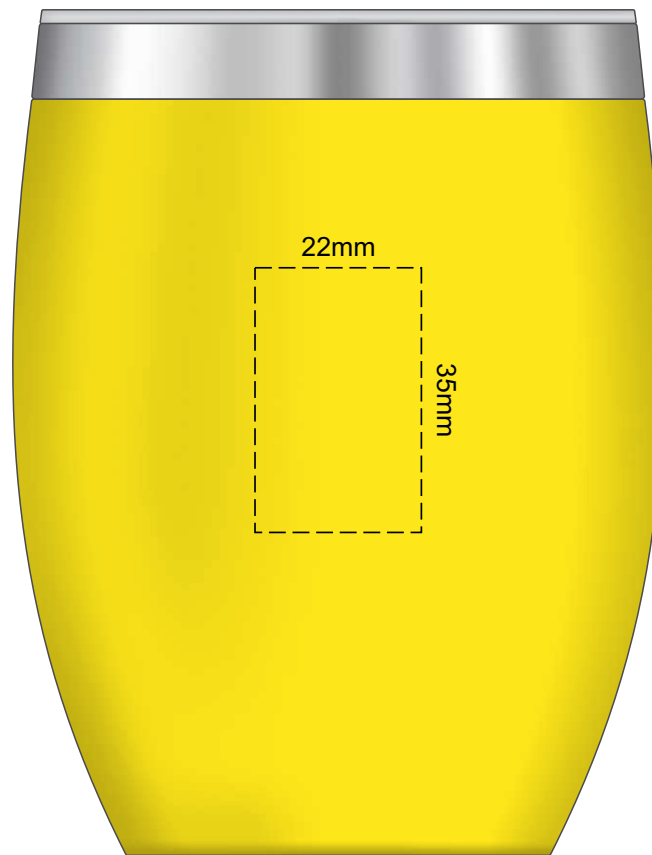

100% of Actual Size  
Pad Print

100% of Actual Size  
Laser Engraving

 Engraves to a Stainless Steel finish